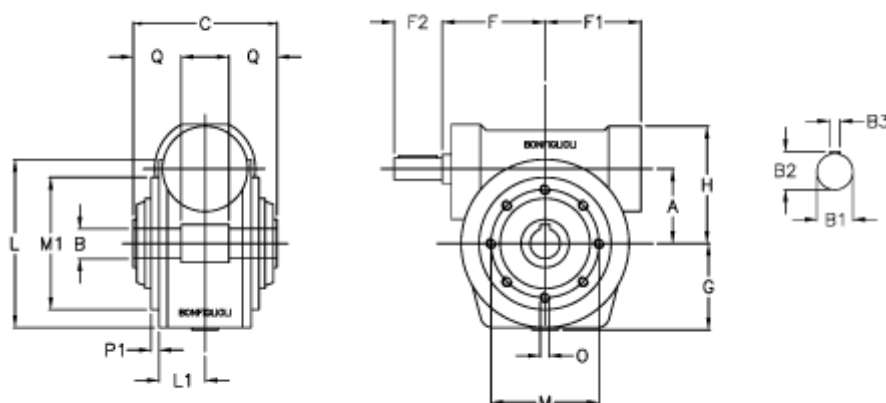

Article number: 3901049036700

Description: Worm gear with solid input shaft
VF 49P-36-HS

Measures

a	= 49.5	F1 = 63	O = M6x8
B	= 25	F2 = 40	P1 = 2.5
B1	= 16	g = 56	Q = 22.5
B2	= 18.0	H = 80	
B3	= 5	L = 107.5	
C	= 82	L1 = 36.8	
Description = VF 49P-xx-HS		m = 94	
F	= 65.0	M1 = 68	